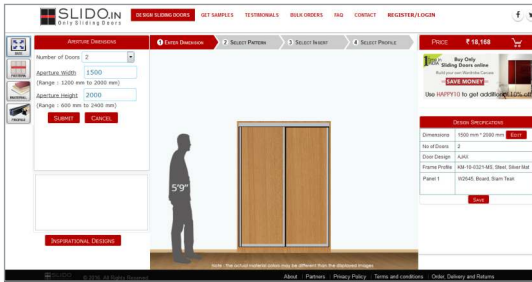

Design and order online 4 Easy Steps

WHY SLIDO

1. SELECT SIZE

2. CHOOSE PATTERN

3. CHOOSE MATERIAL

4. CHOOSE PROFILE

World class Sliding Doors Anti Jump Rollers Sliding Doors with Locks Soft Closing Doors Dust Protection Buffer Strips

SLIDO Strength	Customer Benefits
India's first specialised factory for sliding doors, in collaboration with KOMANDOR, Europe. Now at Hyderabad	European quality & finish Strong local support
Quick delivery	Deliver as committed. Make Happy Customers
Online design tool	Instant quotation, design preview and order online
Super smooth sliding mechanism	Premium product experience
Anti-jump rollers	Premium product experience
Support large wardrobe up to 18 feet wide & 9 feet height	Design flexibility
Wide range of insert materials	Design flexibility. Freedom to combine mirror, glass and boards
No door bending problem	Durability
Integrated sliding door lock	Unique security feature in sliding door wardrobes
Professionally trained technical support	We train your team
Very responsive sales support team	Same day response and support