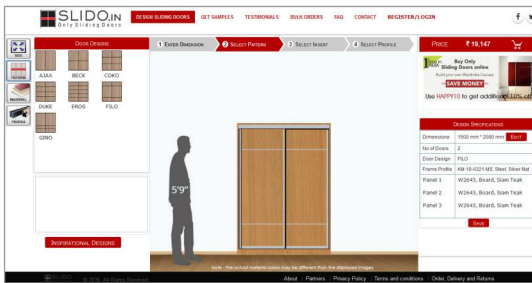

Design and order online 4 Easy Steps

WHY SLIDO

1. SELECT SIZE

2. CHOOSE PATTERN

3. CHOOSE MATERIAL

4. CHOOSE PROFILE

World class Sliding Doors Anti Jump Rollers Sliding Doors with Locks Soft Closing Doors Dust Protection Buffer Strips

SLIDO Strength	Customer Benefits
India's first specialised factory for sliding doors, in collaboration with KOMANDOR, Europe. Now at Hyderabad	European quality & finish Strong local support
Quick delivery	Deliver as committed. Make Happy Customers
Online design tool	Instant quotation, design preview and order online
Super smooth sliding mechanism	Premium product experience
Anti-jump rollers	Premium product experience
Support large wardrobe up to 18 feet wide & 9 feet height	Design flexibility
Wide range of insert materials	Design flexibility. Freedom to combine mirror, glass and boards
No door bending problem	Durability
Integrated sliding door lock	Unique security feature in sliding door wardrobes
Professionally trained technical support	We train your team
Very responsive sales support team	Same day response and support